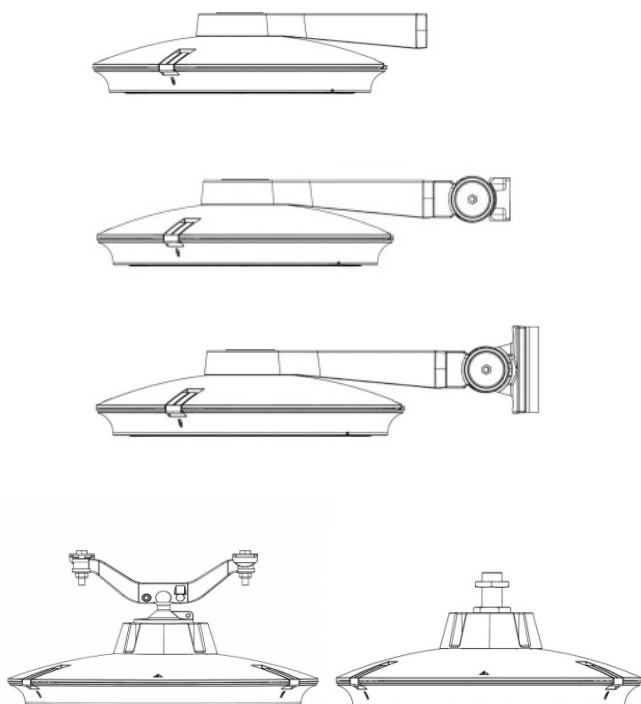

*Due to continuous research and development, we reserve the right to alter the specifications without notice.*

**DIMENZIJE >>**  
**DIMENSIONS >>**

	FLEXIA FG MIDI	FLEXIA FG MAXI
A-C	504 mm	610 mm
B	140 mm	168 mm

**FLEXIA FG**  
 sa različitim krunama / with various crowns

**FLEXIA FG**  
 sa Croma filterom / with Croma filters

**MONTAŽA >>**  
**MOUNTING >>**

različite varijante montaže / various mounting possibilities

**INSTALACIJA >>**  
**INSTALLATION >>**