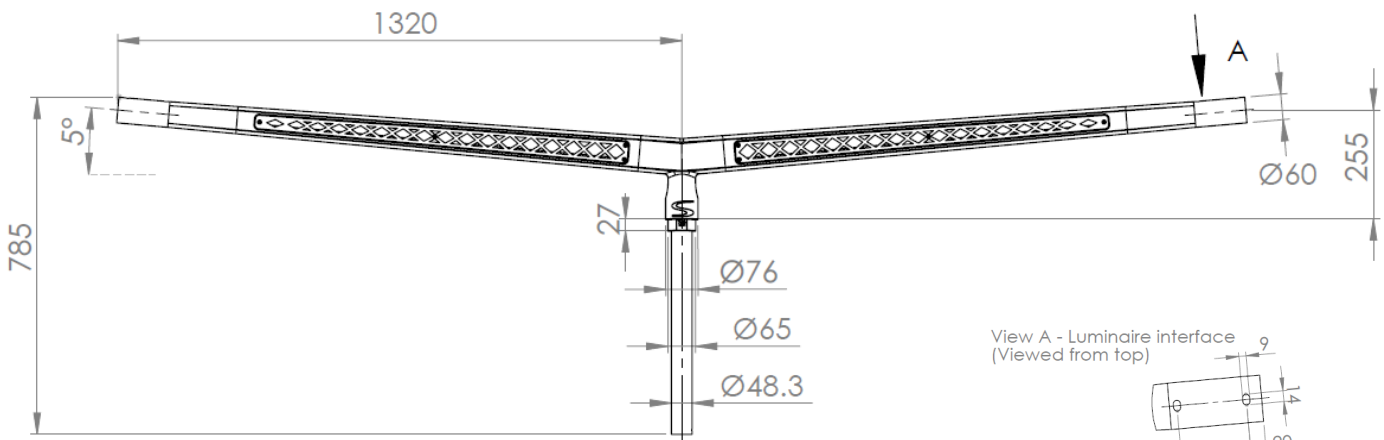

TRESSA TOP SIMPLE 1320 / Pole Ø76

View A - Luminaire interface
(Viewed from top)

TRESSA TOP DOUBLE 1320 / Pole Ø76

View A - Luminaire interface
(Viewed from top)

TRESSA LATERAL & WALL 480

DRILLING INFORMATION FOR
LATERAL MOUNTING ON POLE