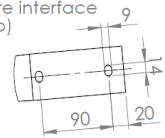

TRESSA TOP SIMPLE 1320 / Pole Ø76

View A - Luminaire interface
(Viewed from top)

TRESSA TOP DOUBLE 1320 / Pole Ø76

View A - Luminaire interface
(Viewed from top)

TRESSA LATERAL & WALL 480

DRILLING INFORMATION FOR
LATERAL MOUNTING ON POLE