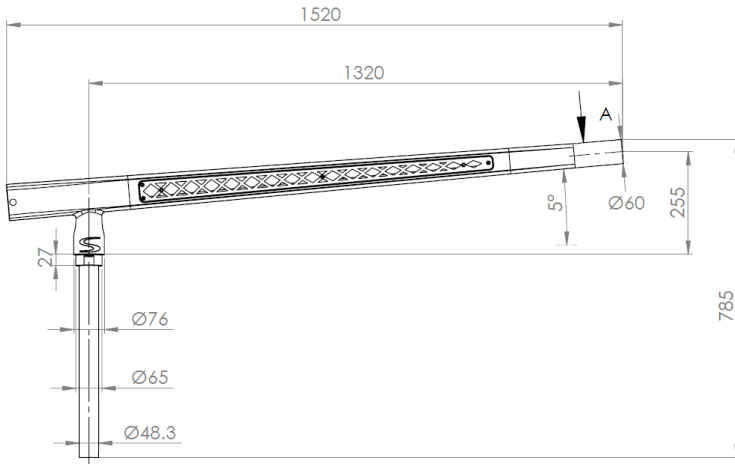

TRESSA TOP SIMPLE 1320 / Pole Ø76

View A - Luminaire interface
(Viewed from top)

TRESSA TOP DOUBLE 1320 / Pole Ø76

View A - Luminaire interface
(Viewed from top)

TRESSA LATERAL & WALL 480

DRILLING INFORMATION FOR
LATERAL MOUNTING ON POLE