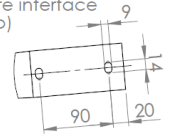

TRESSA TOP SIMPLE 1320 / Pole Ø76

View A - Luminaire interface
(Viewed from top)

TRESSA TOP DOUBLE 1320 / Pole Ø76

View A - Luminaire interface
(Viewed from top)

TRESSA LATERAL & WALL 480

DRILLING INFORMATION FOR
LATERAL MOUNTING ON POLE