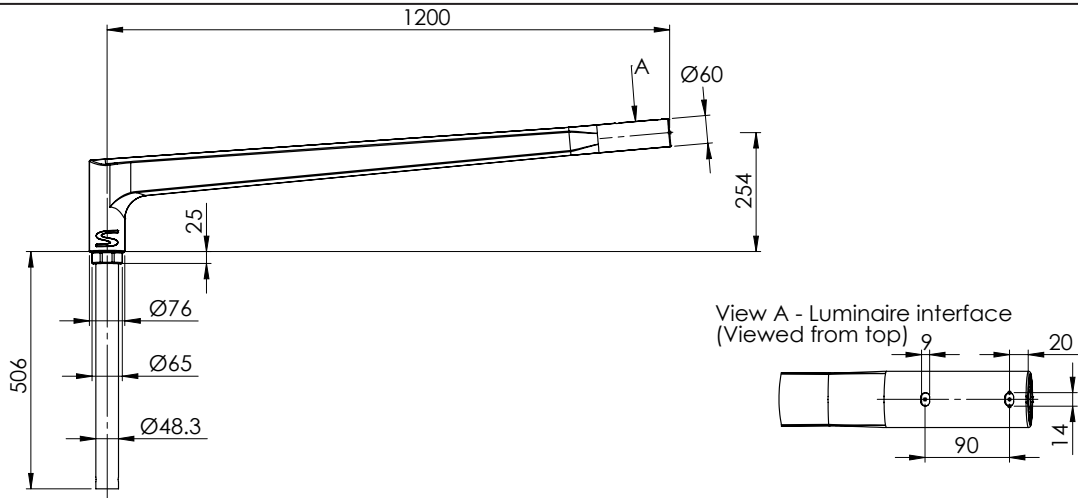

# Milla range Interface datasheet

Milla top single 1200 / Pole Ø76

Milla top double 1200 / Pole Ø76

Milla lateral & wall 500

Drilling information for lateral mounting  
on pole