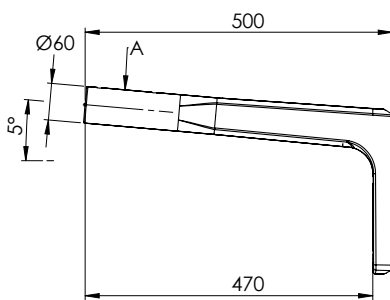

# Milla range Interface datasheet

Milla top single 1200 / Pole Ø76

Milla top double 1200 / Pole Ø76

Milla lateral & wall 500

Drilling information for lateral mounting  
on pole