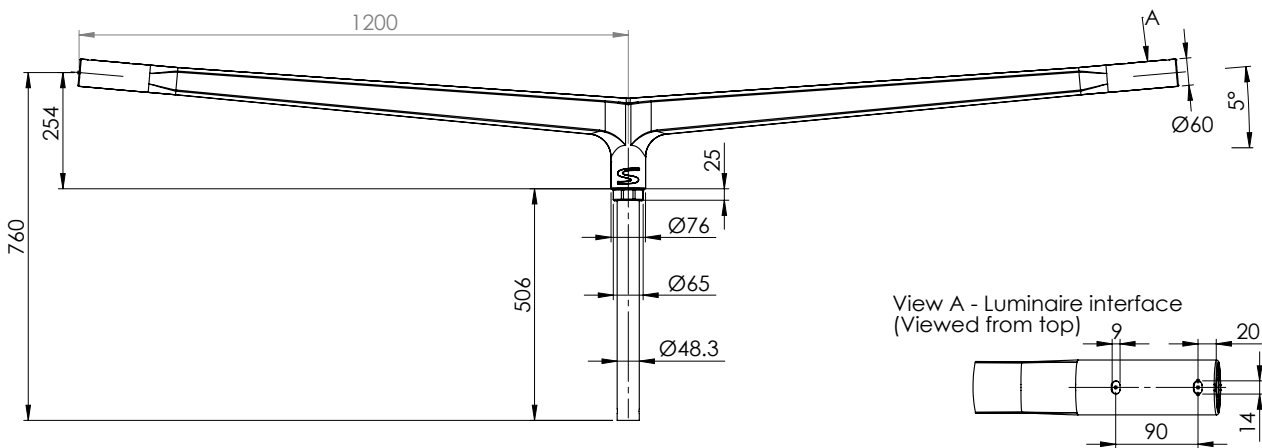

# Milla range Interface datasheet

Milla top single 1200 / Pole Ø76

Milla top double 1200 / Pole Ø76

Milla lateral & wall 500

Drilling information for lateral mounting  
on pole