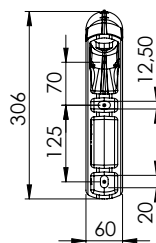

# Milla range Interface datasheet

Milla top single 1200 / Pole Ø76

Milla top double 1200 / Pole Ø76

Milla lateral & wall 500

Drilling information for lateral mounting  
on pole