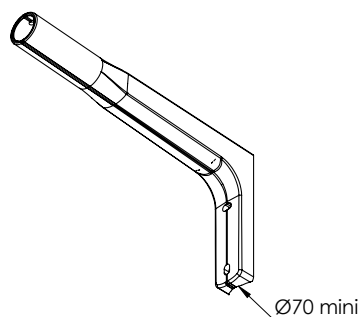

# Milla range Interface datasheet

Milla top single 1200 / Pole Ø76

Milla top double 1200 / Pole Ø76

Milla lateral & wall 500

Drilling information for lateral mounting  
on pole