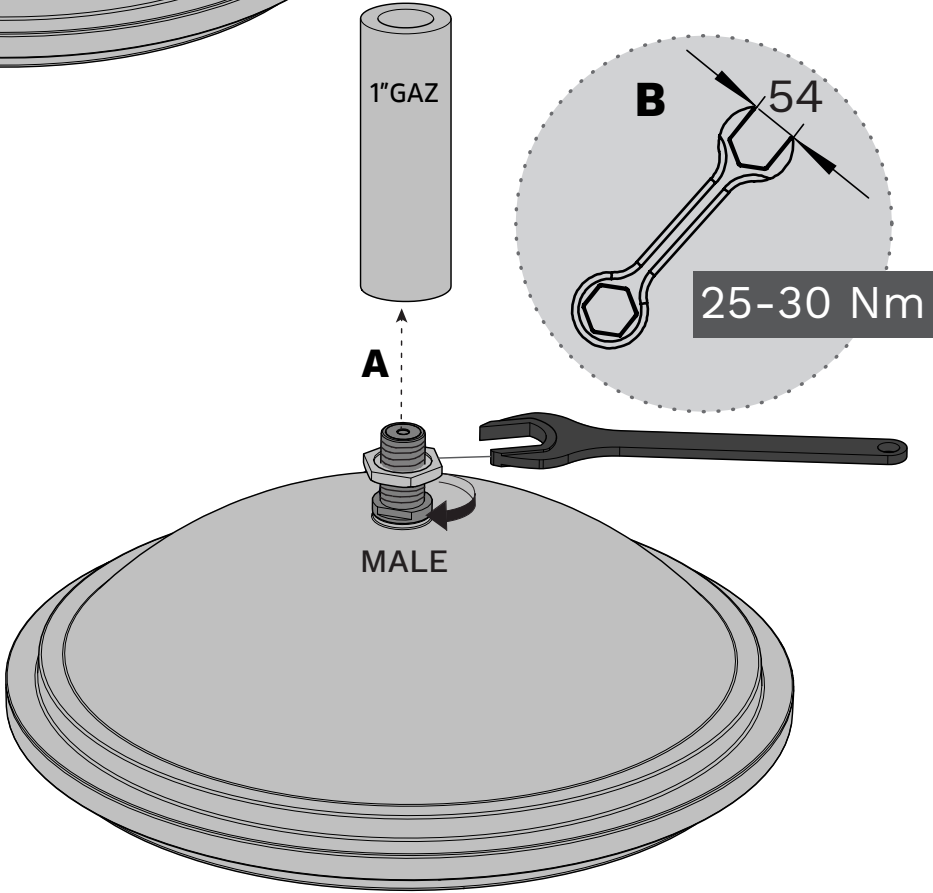

Schröder

CITEA NG Midi Top & Suspended fixations

Installation instructions

1 CATENARY

2 ON TUBE 1" GAZ

3 ADJUSTABLE ON TUBE 1" GAZ (0°→90°)