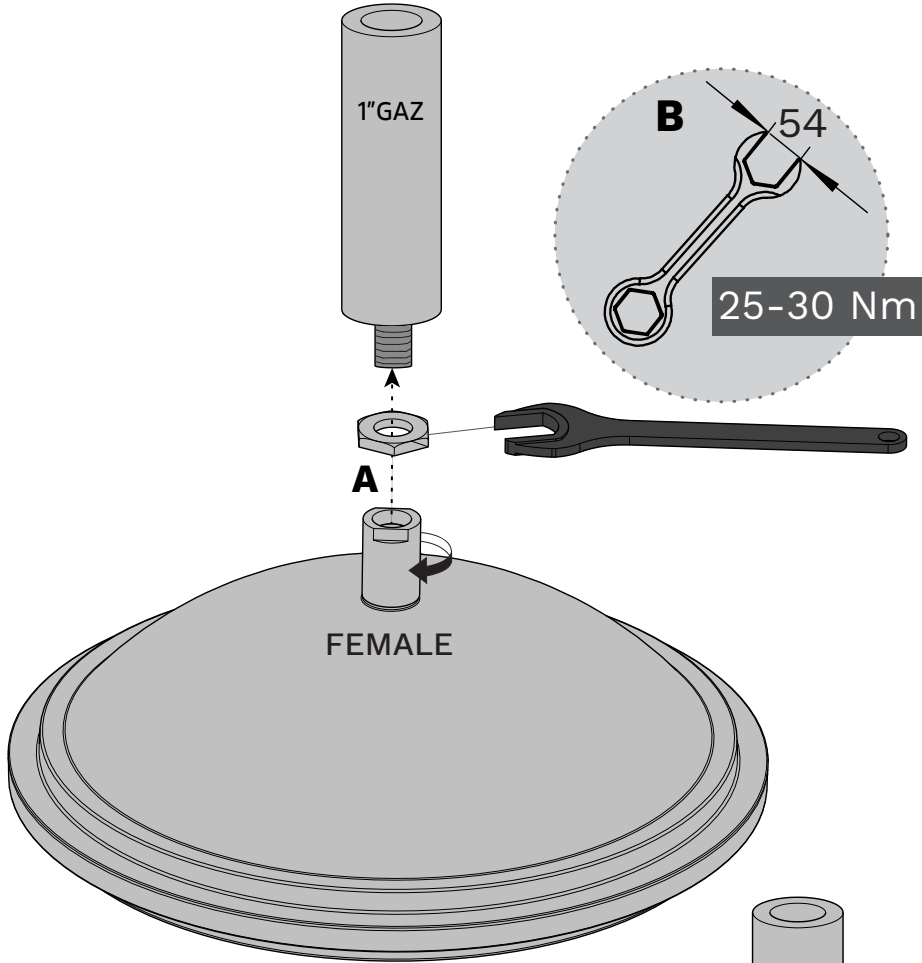

Schröder

CITEA NG Midi Top & Suspended fixations

Installation instructions

1 CATENARY

2 ON TUBE 1" GAZ

3 ADJUSTABLE ON TUBE 1" GAZ (0°→90°)