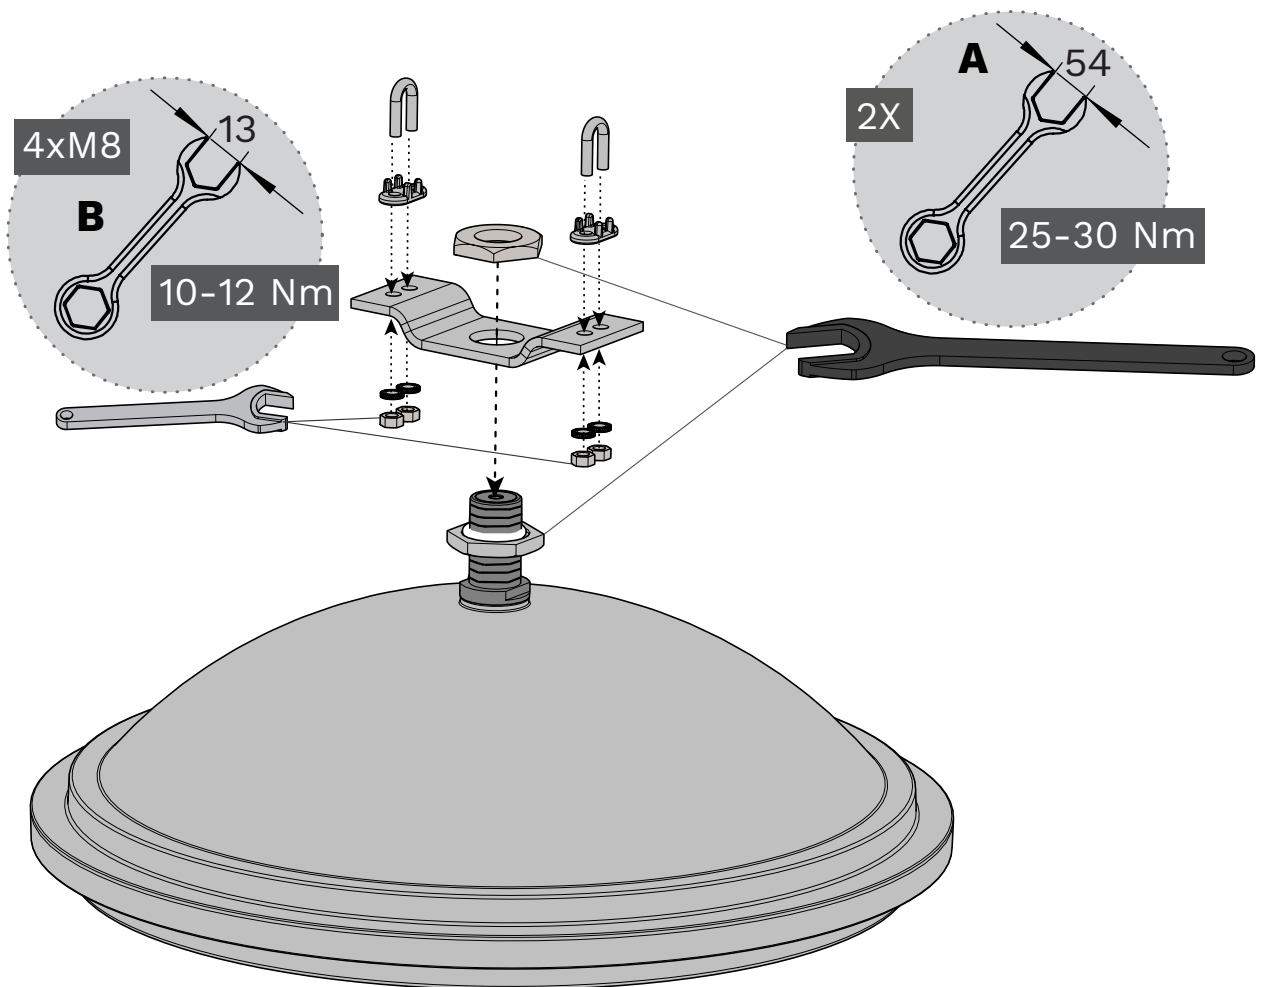

Schröder

CITEA NG Midi Top & Suspended fixations

Installation instructions

1 CATENARY

2 ON TUBE 1" GAZ

3 ADJUSTABLE ON TUBE 1" GAZ (0°→90°)